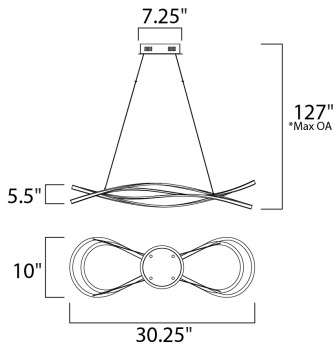

\*max overall height

**MEASUREMENTS**

- DIMENSION : 30.25" L x 10" W x 5.5" H
- MAX OAH : 127" OAH
- CANOPY : 7.25" W x 2" H x 7.25" L
- HANGING WEIGHT : 5.17 lb

**LAMPING**

- INPUT VOLTAGE : 120-277V
- LUMENS : 3,360 Rated (2,140 Del.)
- BULB : 1 x 48W LED PCB Integrated , 48W Total
- BULB INCLUDED : (Integrated)
- DIMMABLE : Only at 120V with ELV
- CRI : 90+ CRI
- COLOR\_TEMP : 3000K